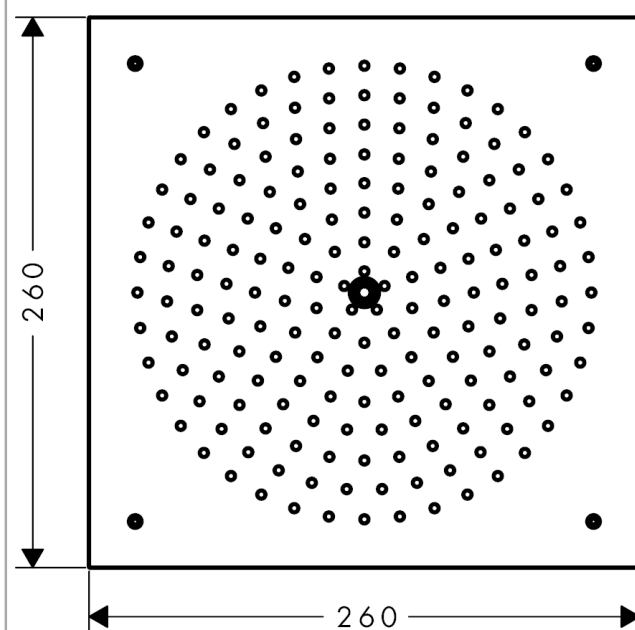

Raindance

Raindance 260 x 260 mm Air 1jet overhead shower

Surfaces: **chrome** Article Number: **26472000**

Description

product features

- shower head size: 260 mm
- spray type: RainAir
- flow rate RainAir spray (at 0.3 MPa): 15 l/min
- fully chrome-plated spray disc
- material spray disc: metal
- spray disc removeable for cleaning
- installation type: flush with the ceiling
- connection thread G ½
- connection dimension: DN15

Mandatory Accessoires

- Basic set for Raindance 260 x 260 mm Air 1jet overhead shower (#26471XXX)

Optional Accessoires

- Thermostatic mixer for concealed installation for 2 functions (#15763XXX)

Technology

Product image

Scale drawing

Raindance

Raindance 260 x 260 mm Air 1jet overhead shower

Surfaces: **chrome** Article Number: **26472000**

Flowchart

The consumption was measured in combination with the appropriate fittings (thermostat/mixer/in-wall valve) to reflect actual application in practice.