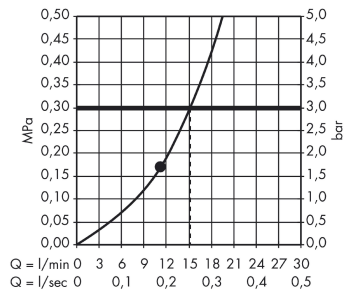

Raindance

Raindance 260 x 260 mm Air 1jet overhead shower

Surfaces: **chrome** Article Number: **26472000**

Description

product features

- shower head size: 260 mm
- spray type: RainAir
- flow rate RainAir spray (at 0.3 MPa): 15 l/min
- fully chrome-plated spray disc
- material spray disc: metal
- spray disc removeable for cleaning
- installation type: flush with the ceiling
- connection thread G ½
- connection dimension: DN15

Product image

Scale drawing

Raindance

Raindance 260 x 260 mm Air 1jet overhead shower

Surfaces: **chrome** Article Number: **26472000**

Flowchart

The consumption was measured in combination with the appropriate fittings (thermostat/mixer/in-wall valve) to reflect actual application in practice.