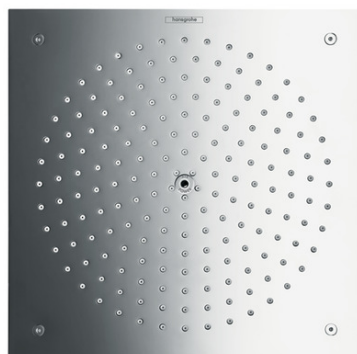

Raindance

Raindance 260 x 260 mm Air 1jet overhead shower

Surfaces: **chrome** Article Number: **26472000**

Description

product features

- shower head size: 260 mm
- spray type: RainAir
- flow rate RainAir spray (at 0.3 MPa): 15 l/min
- fully chrome-plated spray disc
- material spray disc: metal
- spray disc removeable for cleaning
- installation type: flush with the ceiling
- connection thread G ½
- connection dimension: DN15

Mandatory Accessoires

- Basic set for Raindance 260 x 260 mm Air 1jet overhead shower (#26471XXX)

Optional Accessoires

- Thermostatic mixer for concealed installation for 2 functions (#15763XXX)

Technology

Product image

Scale drawing

Raindance

Raindance 260 x 260 mm Air 1jet overhead shower

Surfaces: **chrome** Article Number: **26472000**

Flowchart

The consumption was measured in combination with the appropriate fittings (thermostat/mixer/in-wall valve) to reflect actual application in practice.